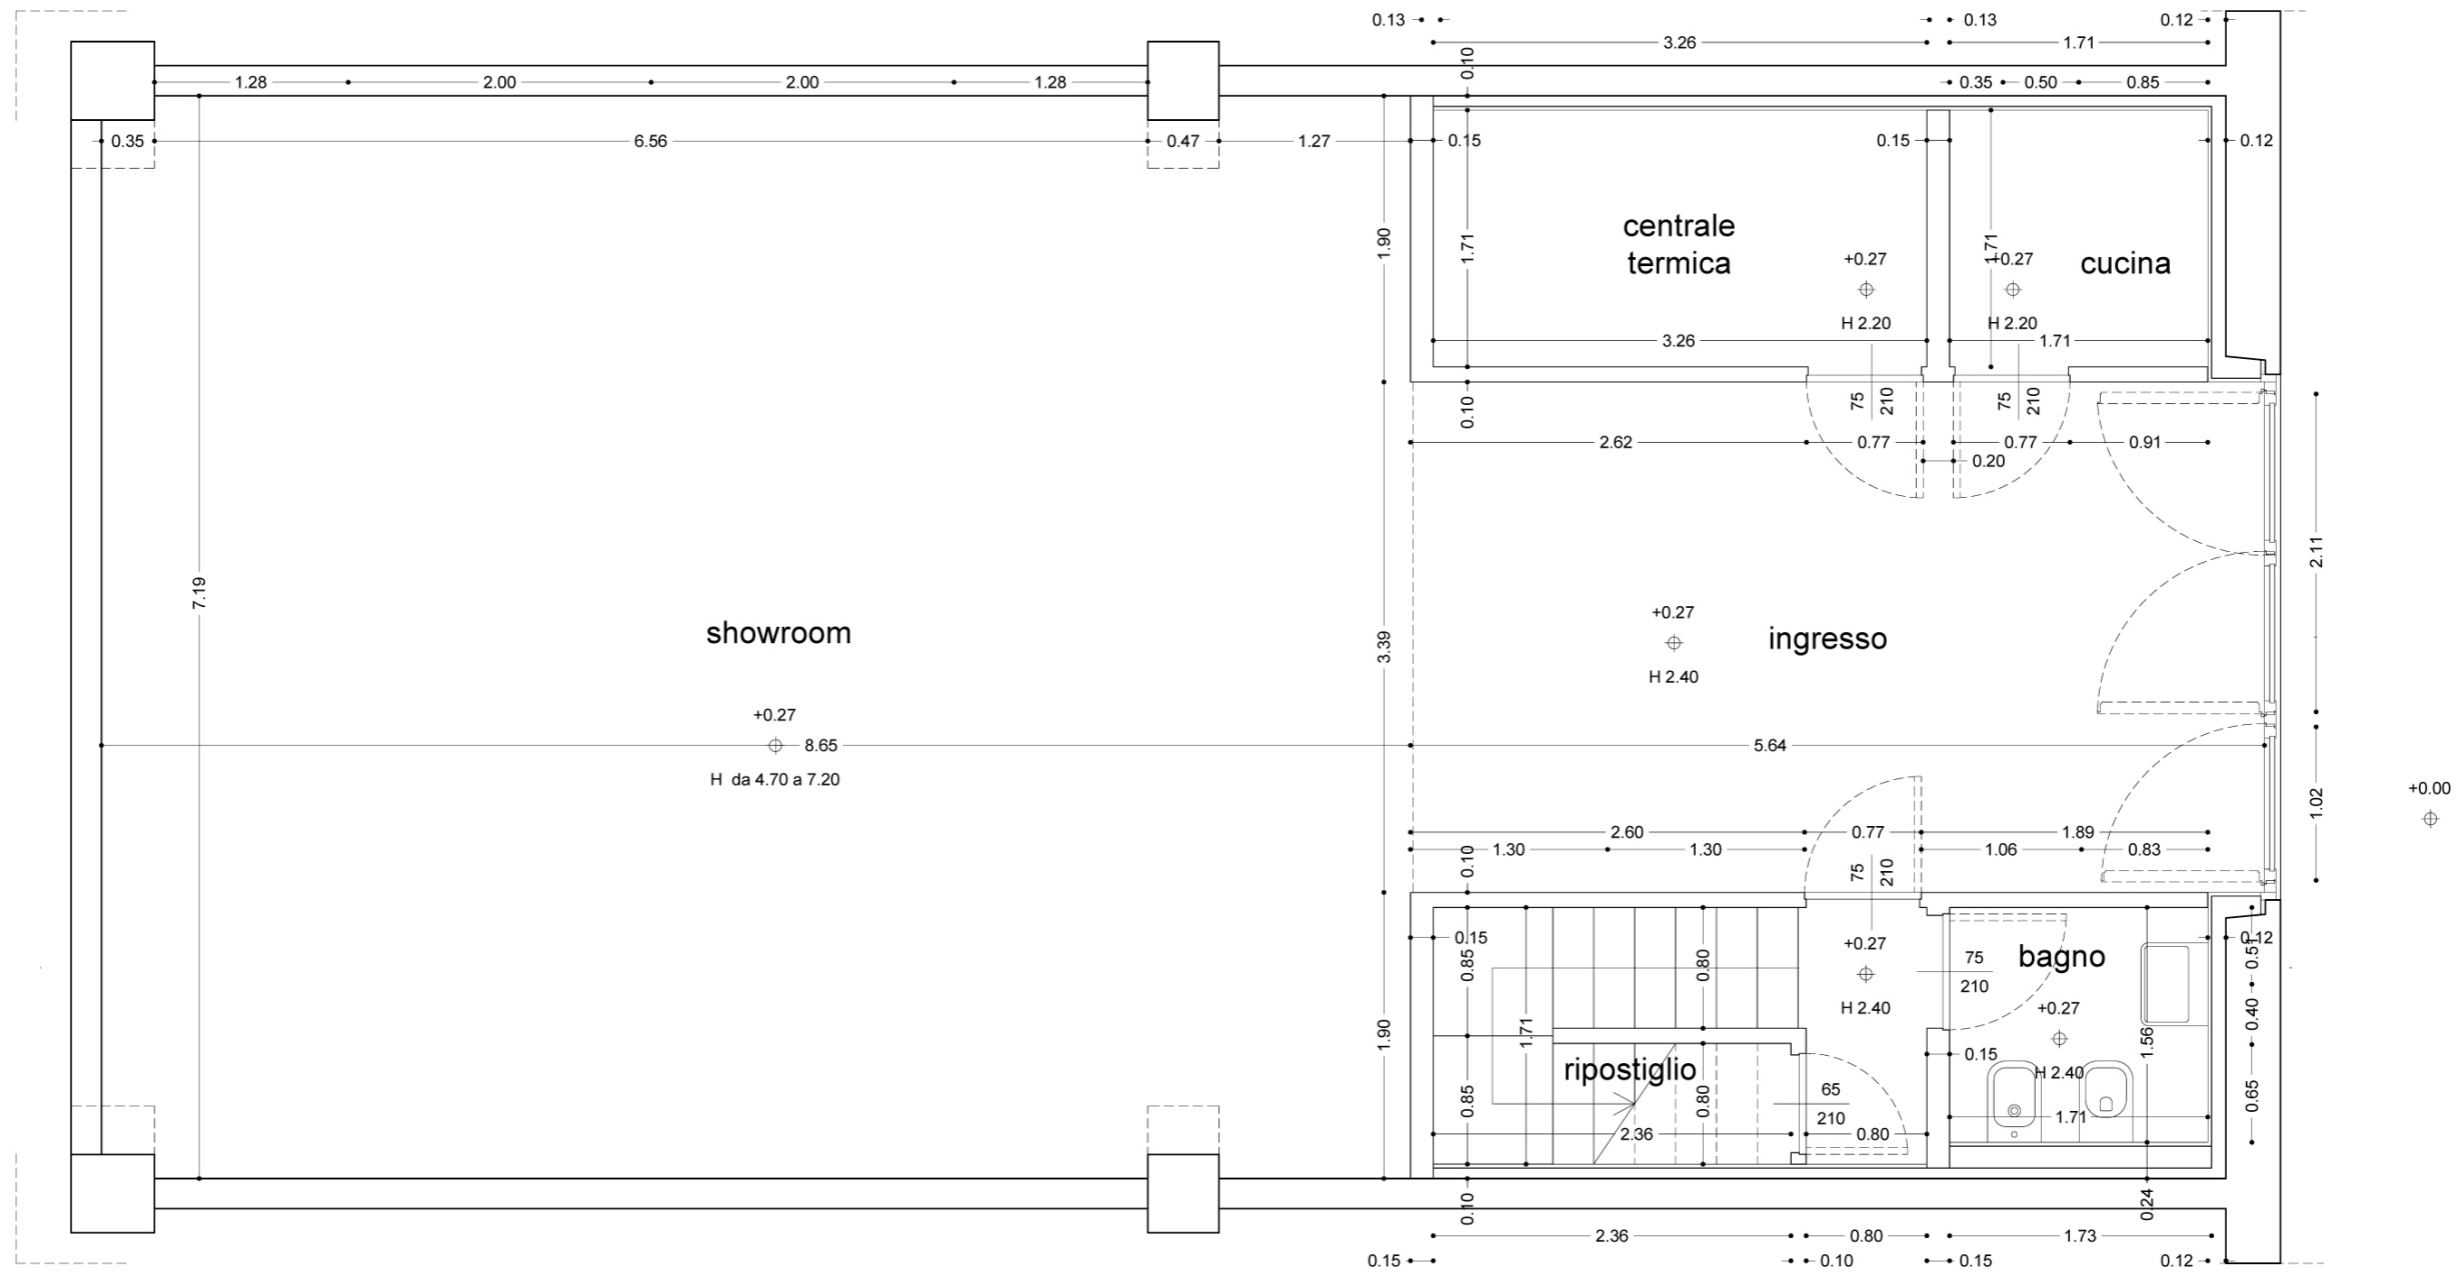

PIANTA – Piano Terra
PLAN – Ground Floor

CONTATTI

Orlandinotti Real Estate srl
via Morimondo 26
20143 Milano
T 02 89079829
M 3276170389
E info@orlandinotti-re.com
W orlandinotti-re.com

PIANTA – Piano Soppalco
PLAN – Mezzanine