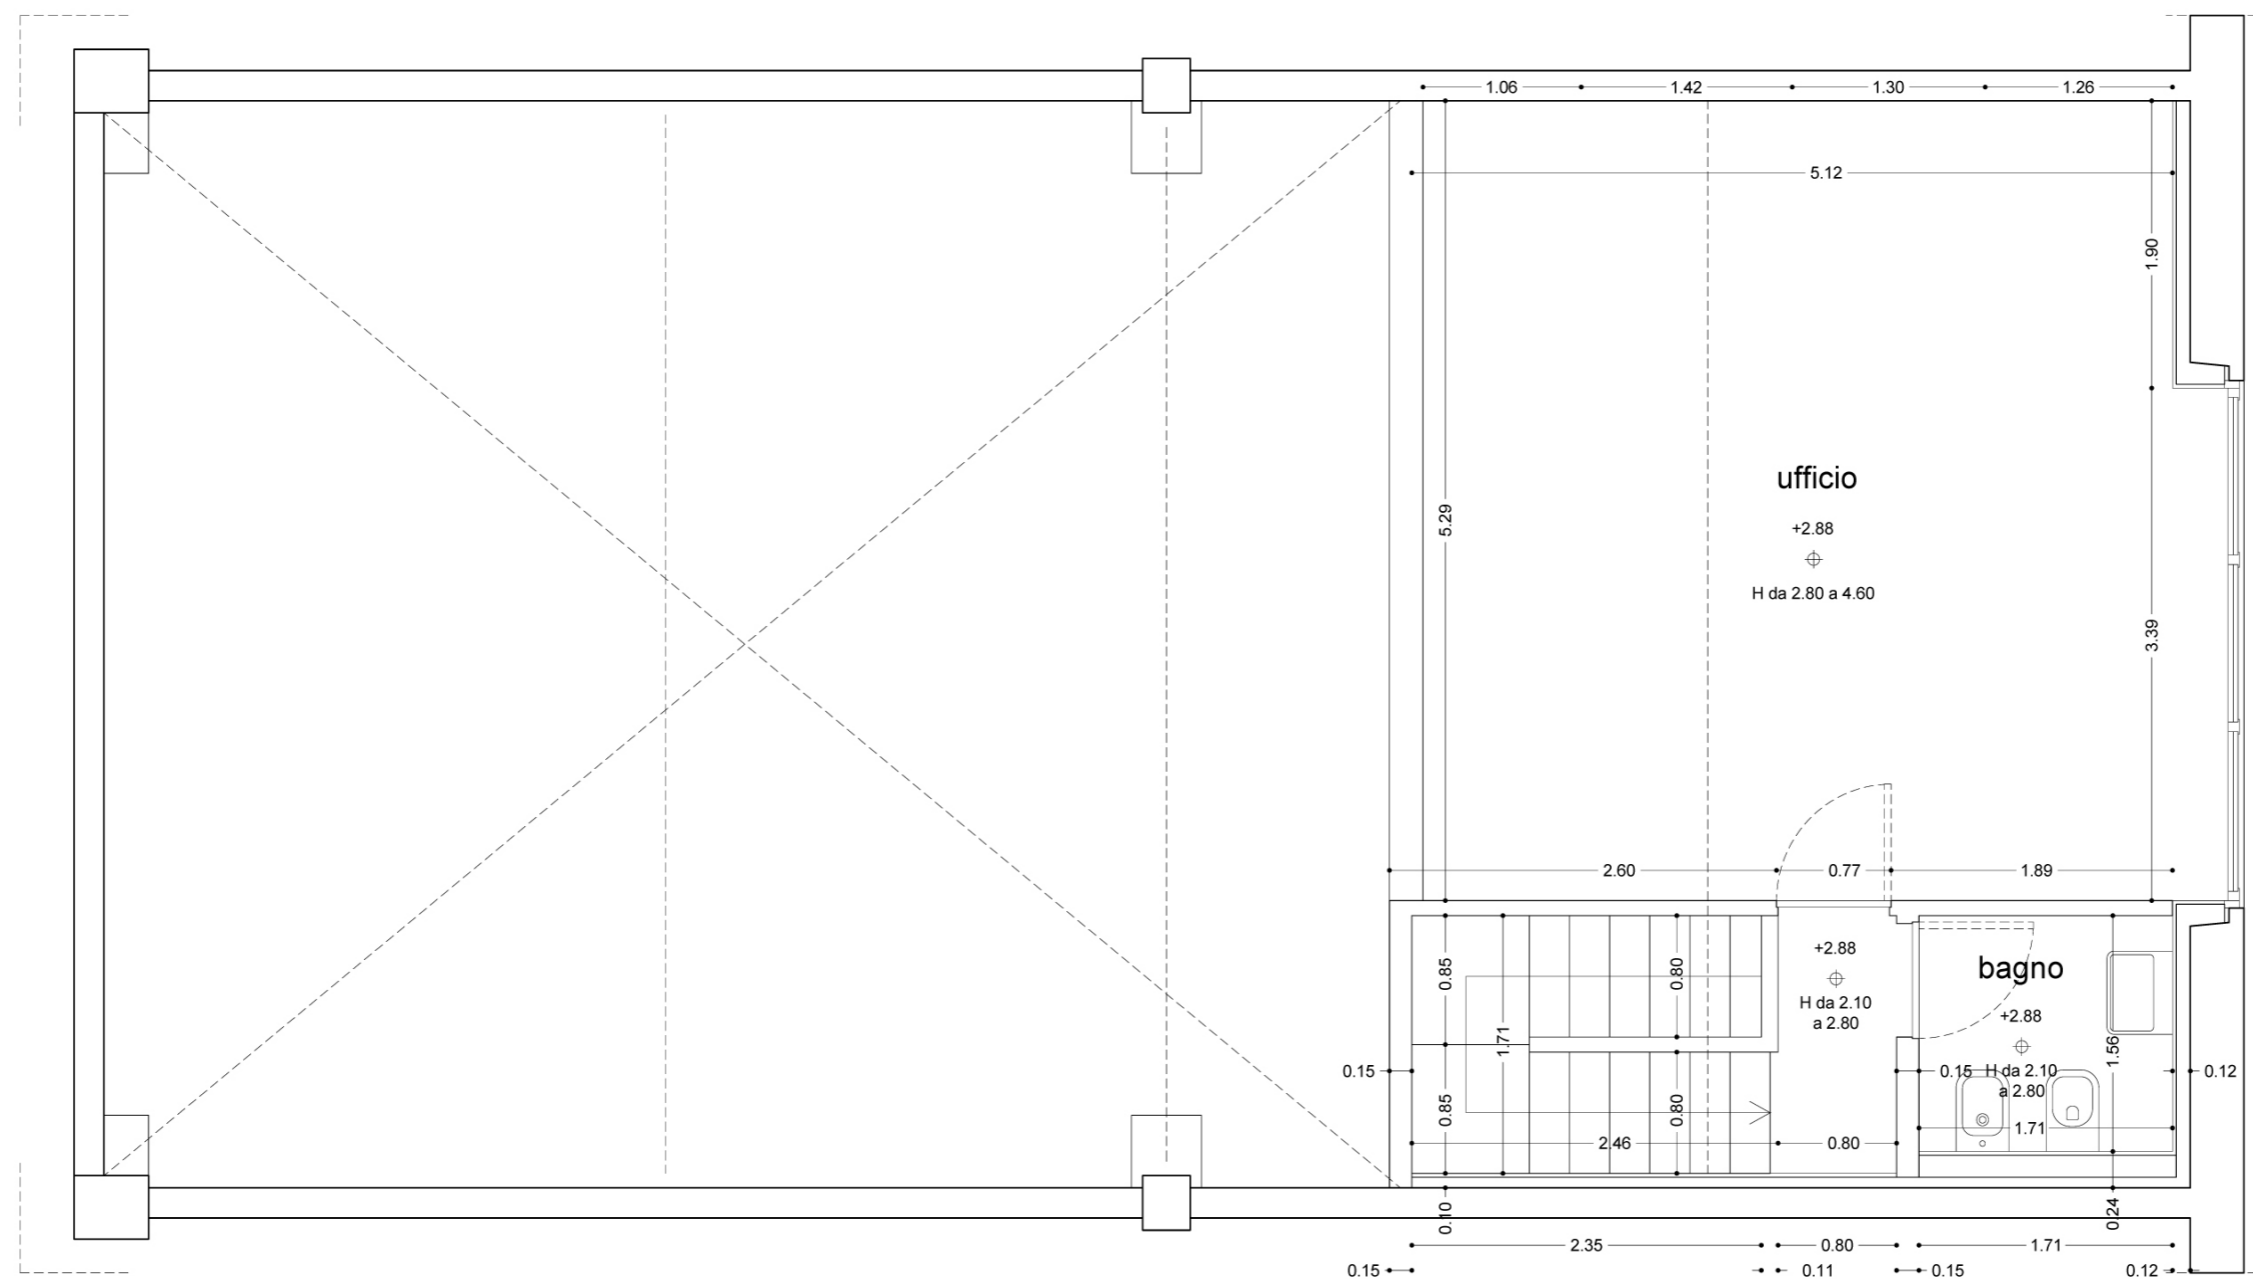

PIANTA – Piano Terra
PLAN – Ground Floor

CONTATTI

Orlandinotti Real Estate srl
via Morimondo 26
20143 Milano
T 02 89079829
M 3276170389
E info@orlandinotti-re.com
W orlandinotti-re.com

PIANTA – Piano Soppalco
PLAN – Mezzanine